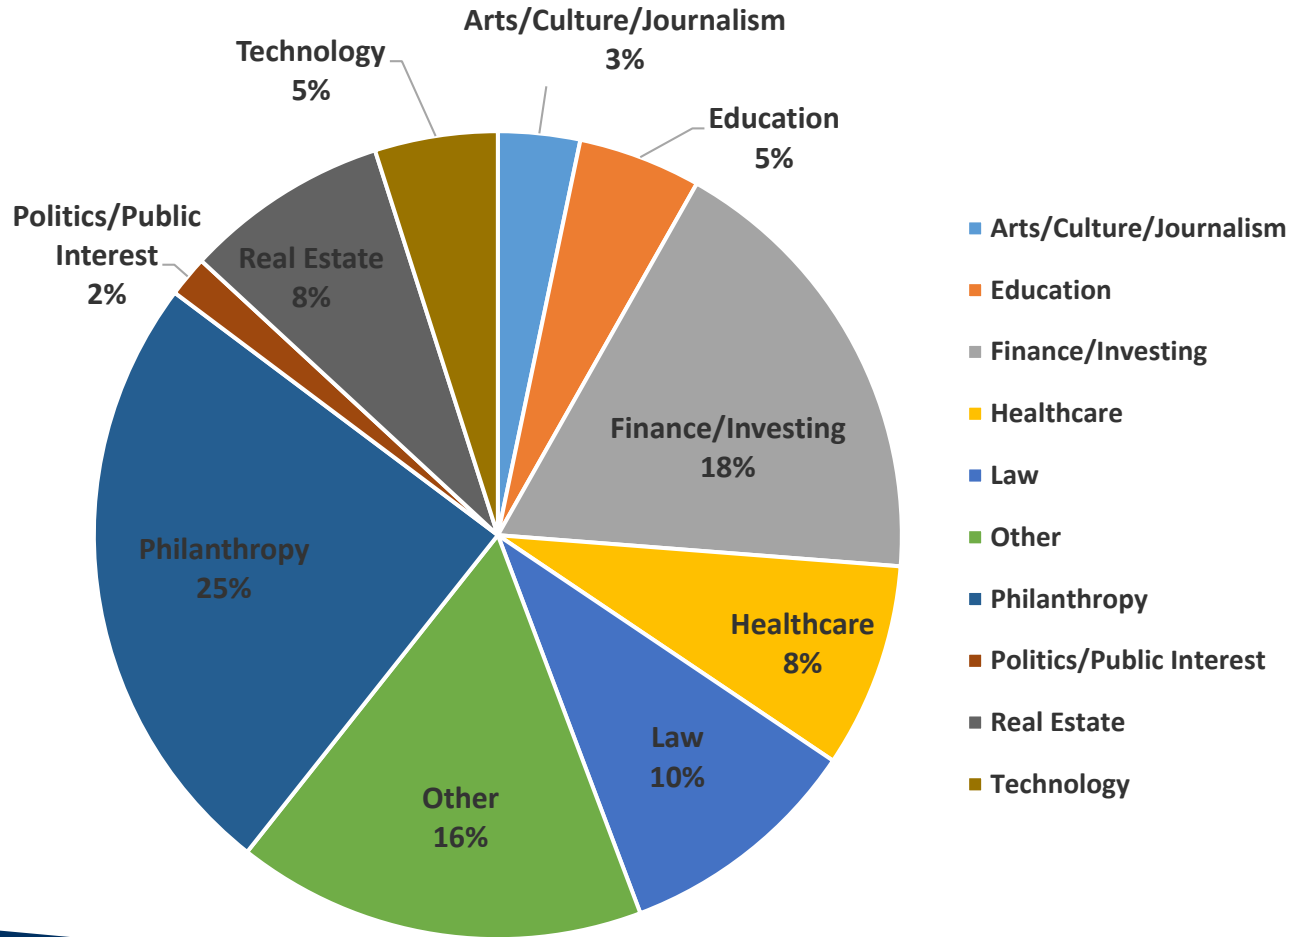

# Lifetime Giving to Cal

*including trustees emeriti*

76% are Builders of Berkeley

# Profession

*excluding trustees emeriti*