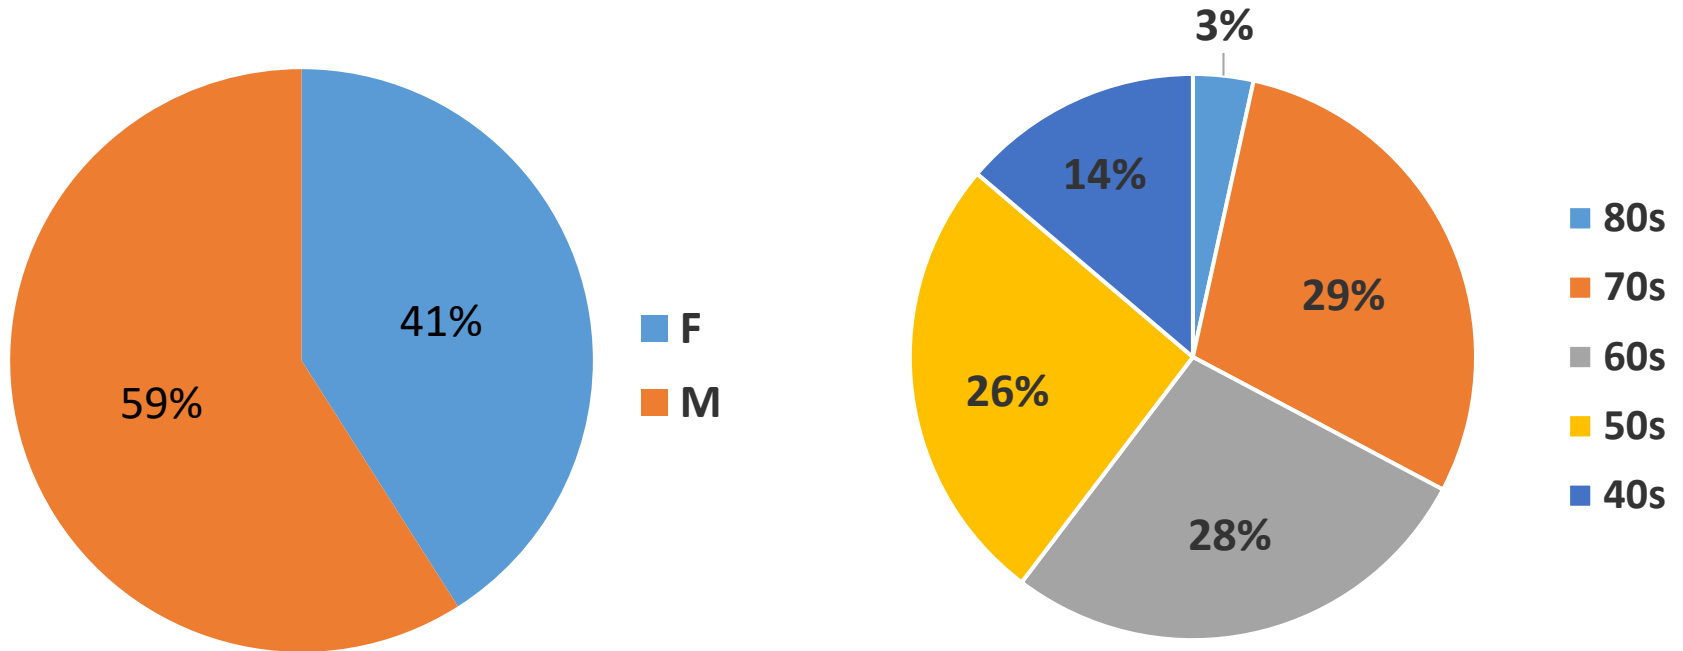

# UC Berkeley Foundation Current Profile

*September 2020*

# Gender & Age

*excluding trustees emeriti*

**Median age = 63**