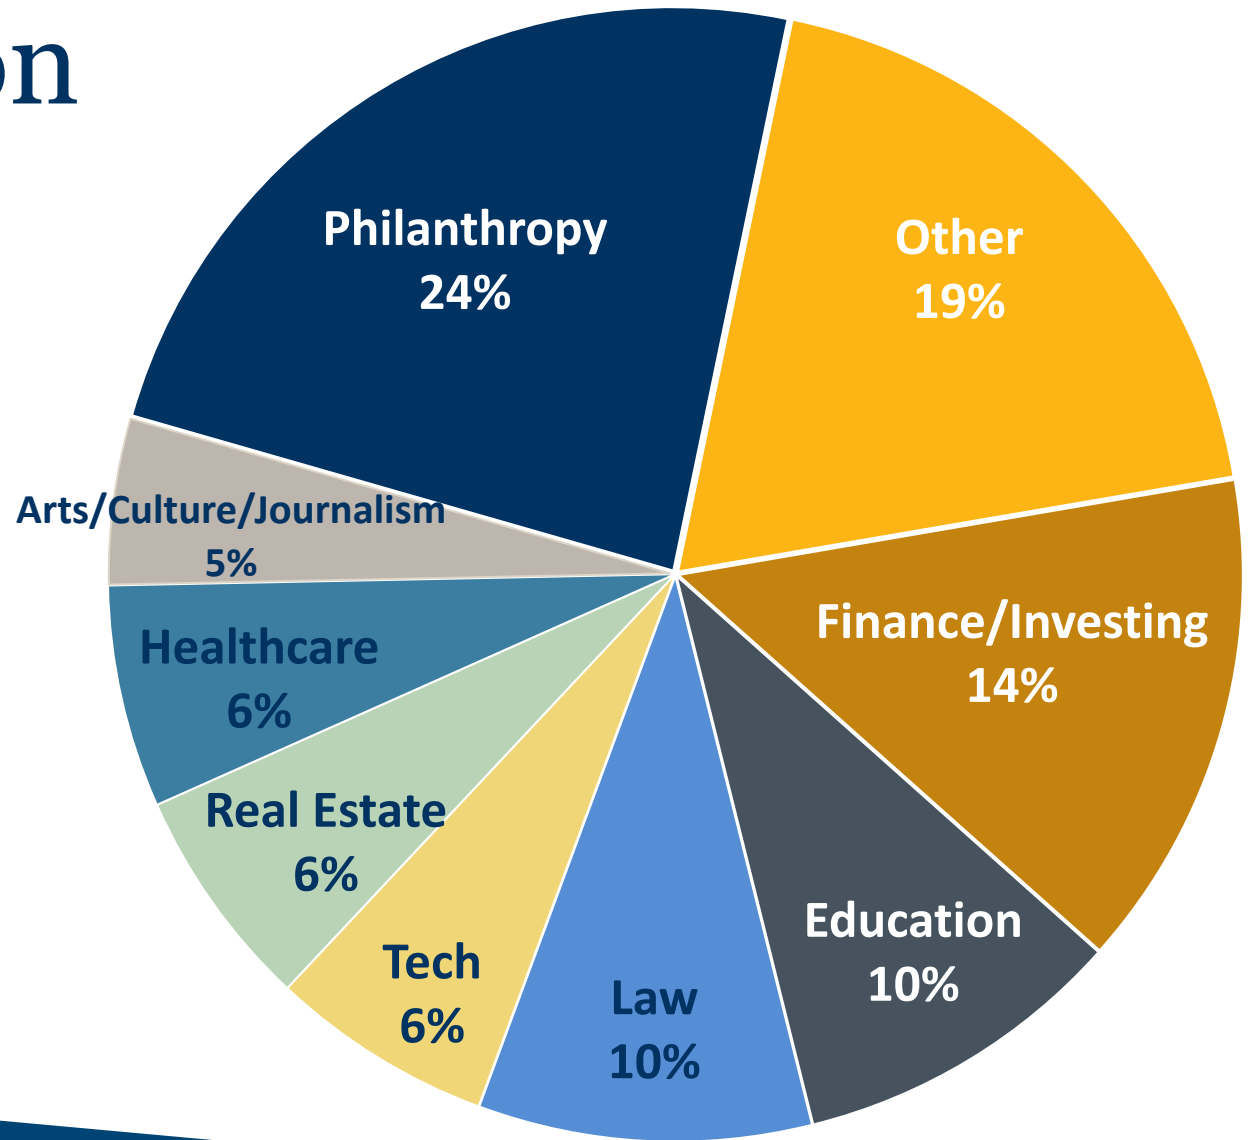

UC Berkeley Foundation Current Profile

May 2022

Gender & Age

Excluding Emeriti

Gender

Age
Median = 63

Location

Including Emeriti

Lifetime Giving to Cal

Including Emeriti

76%

are Builders of Berkeley

Profession

Excluding Emeriti

*Primary profession

School/College

Including Emeriti

Activity

Excluding Emeriti

95%

of Trustees serve on a
Foundation committee,
campus committee or
board, and/or project

29%

of Trustees serve
on 2+ Foundation
Committees