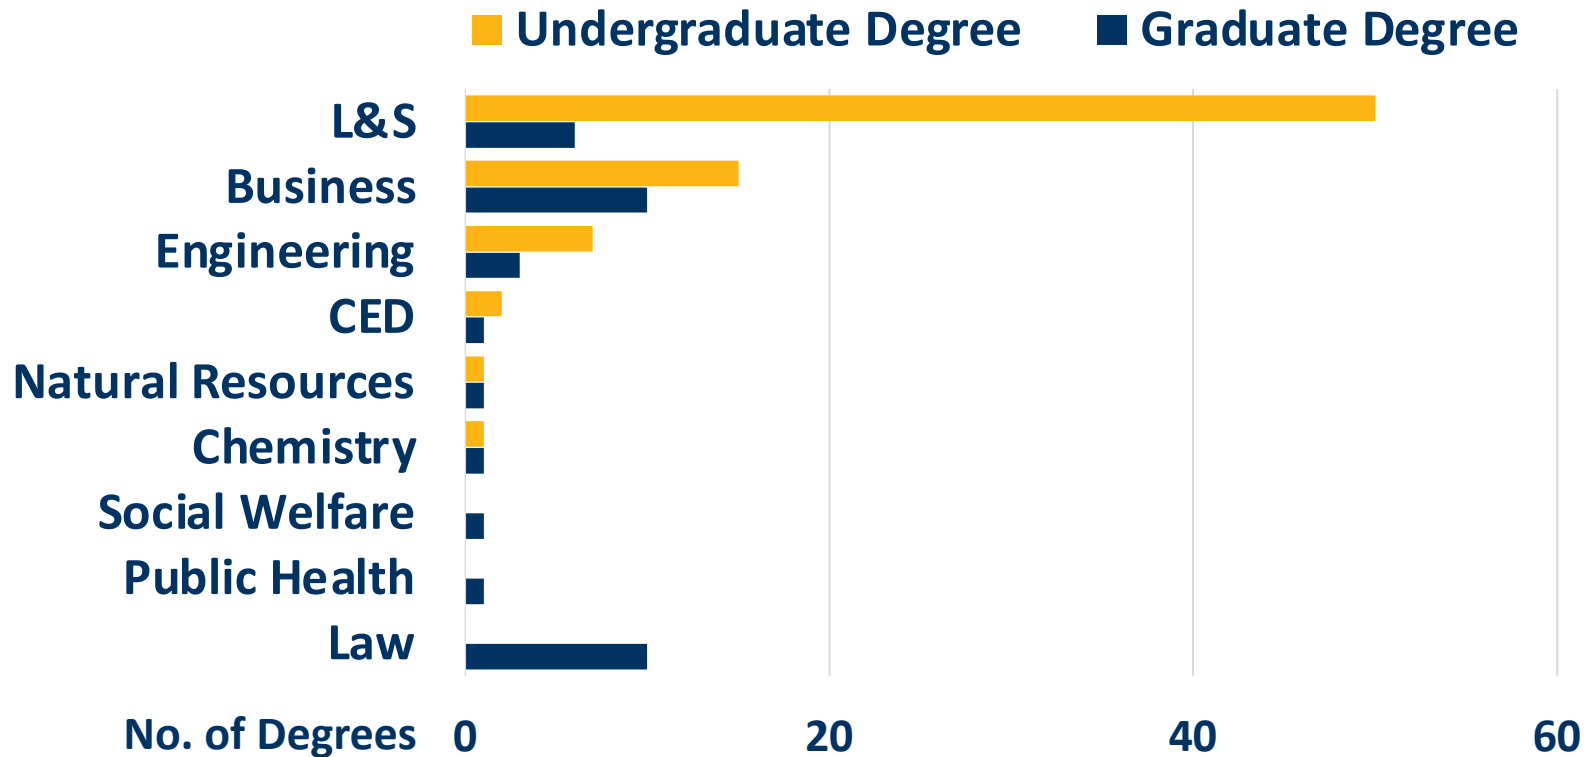

School/College

Including Emeriti