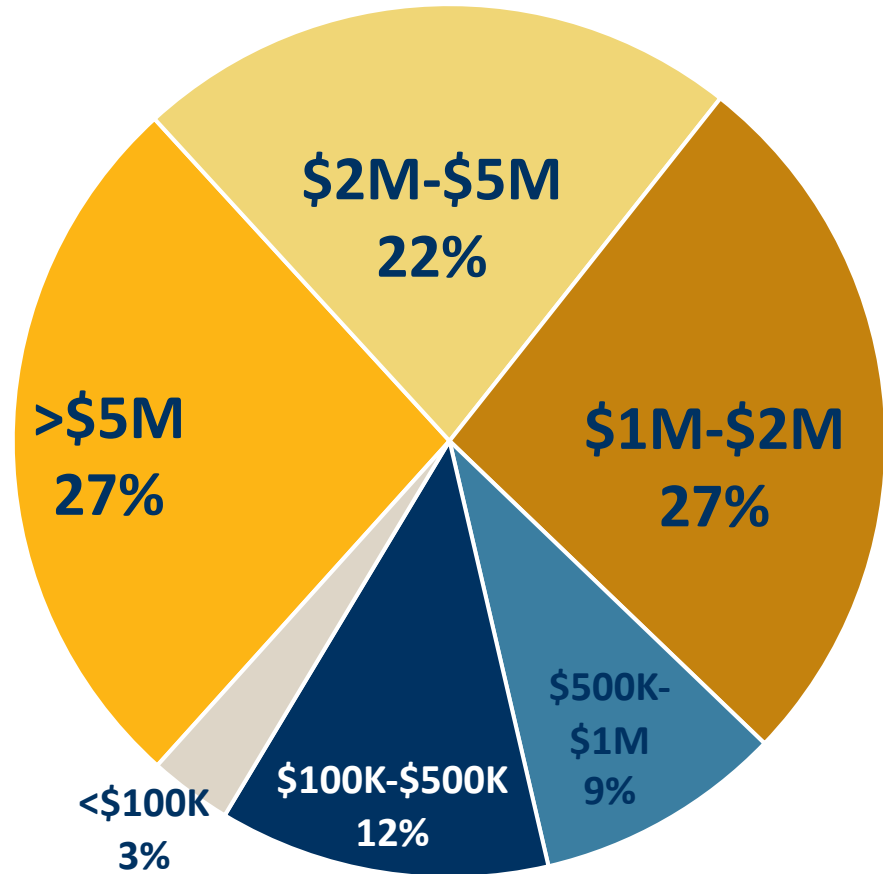

UC Berkeley Foundation Current Profile

May 2022

Gender & Age

Excluding Emeriti

Gender

Age
Median = 63

Location

Including Emeriti

Lifetime Giving to Cal

Including Emeriti

76%

are Builders of Berkeley

Profession

Excluding Emeriti

*Primary profession

School/College