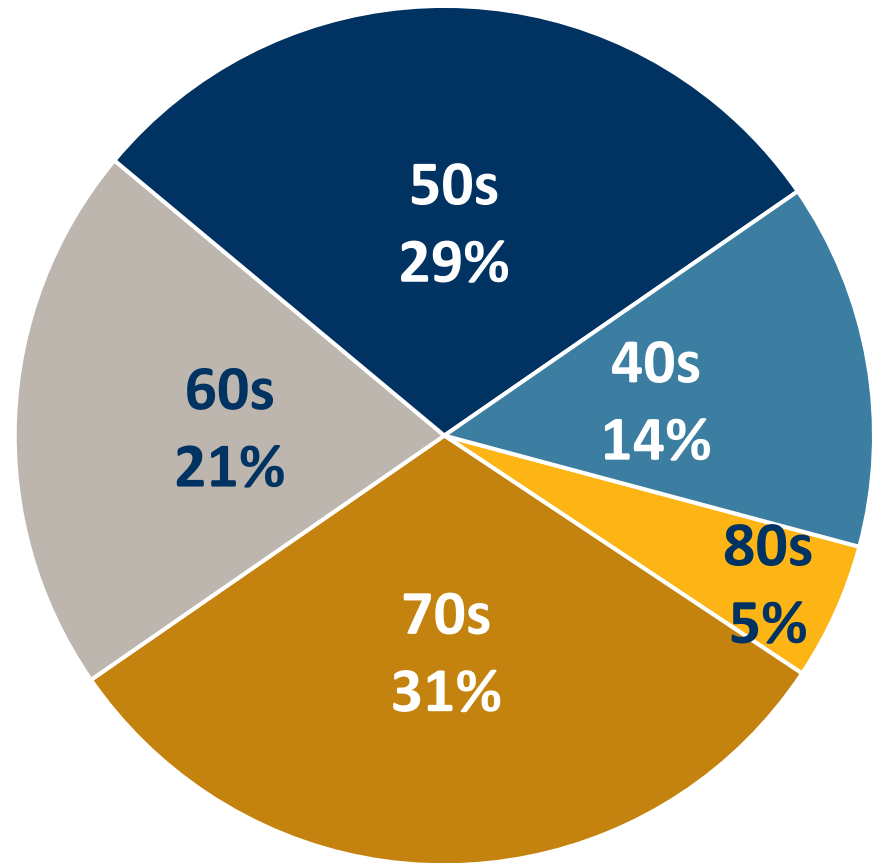

UC Berkeley Foundation Current Profile

May 2022

Gender & Age

Excluding Emeriti

Gender

Age
Median = 63

Location

Including Emeriti

Lifetime Giving to Cal

Including Emeriti

76%

are Builders of Berkeley

Profession

Excluding Emeriti

*Primary profession

School/College