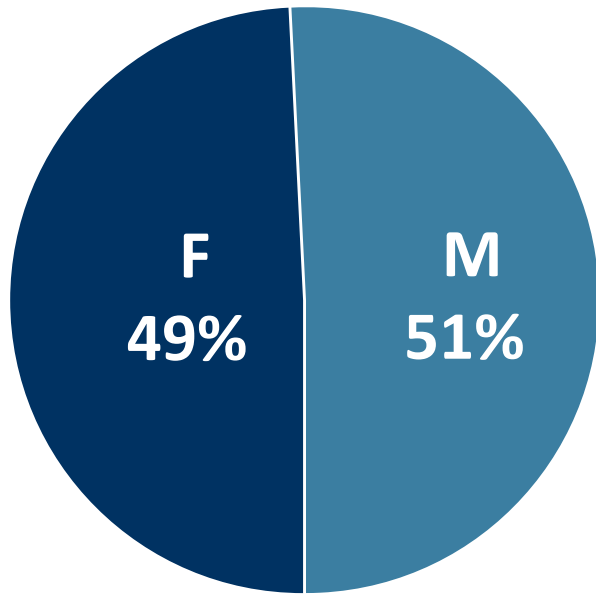

UC Berkeley Foundation Current Profile

May 2022

Gender & Age

Excluding Emeriti

Gender

Age
Median = 63

Location

Including Emeriti

Lifetime Giving to Cal

Including Emeriti

76%

are Builders of Berkeley

Profession

Excluding Emeriti

*Primary profession

School/College