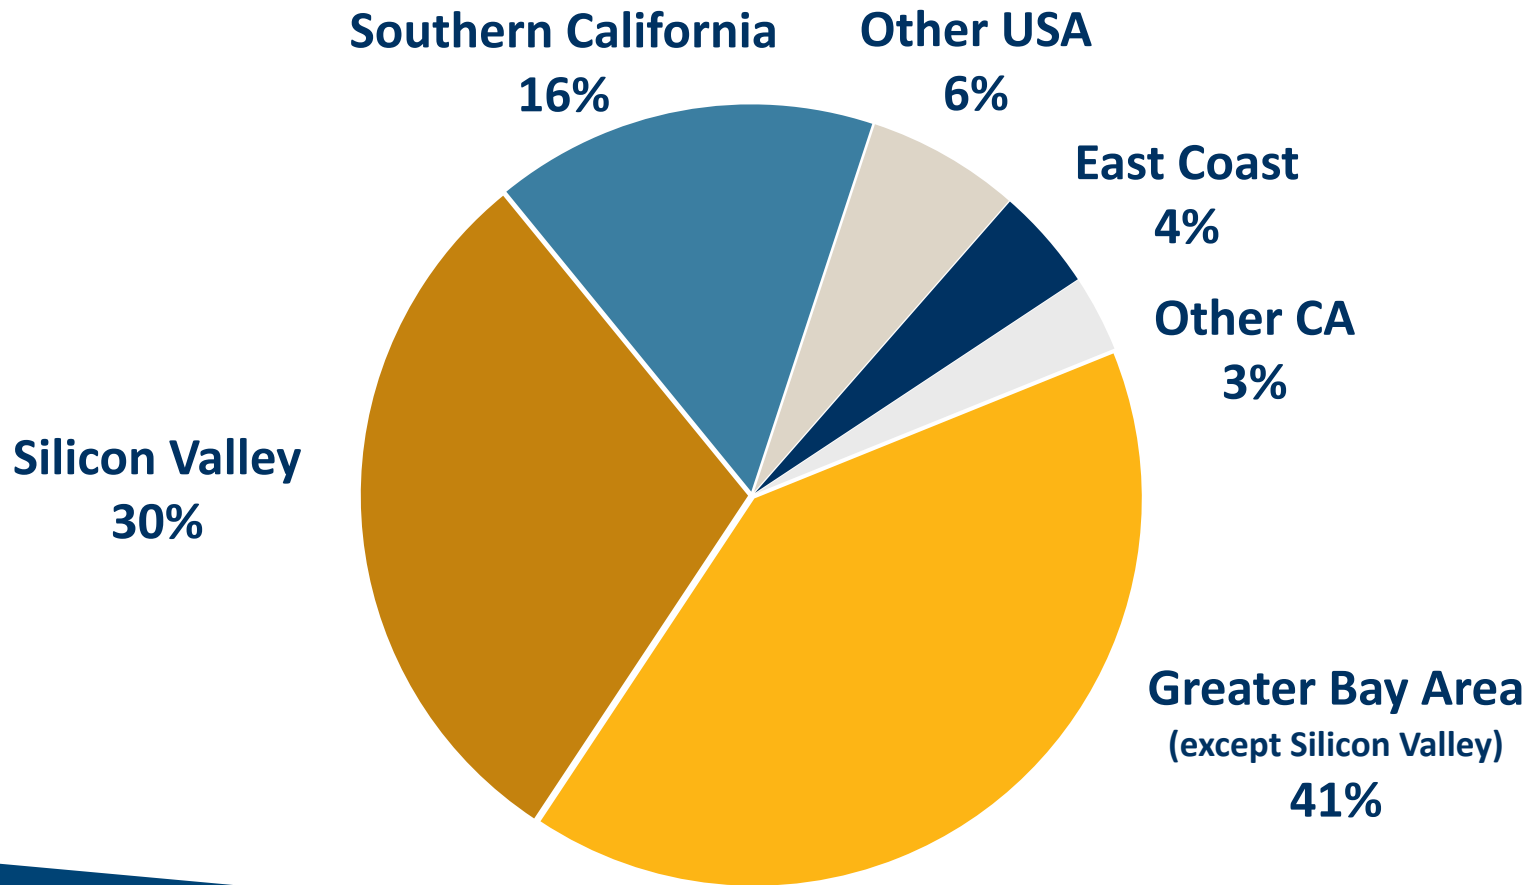

UC Berkeley Foundation Current Profile

May 2022

Gender & Age

Excluding Emeriti

Gender

Age
Median = 63

Location

Including Emeriti